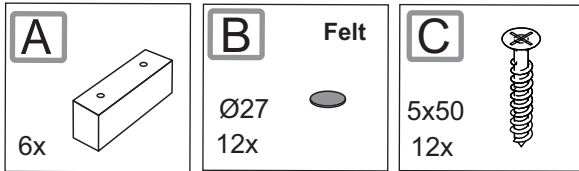

Component - Fittings